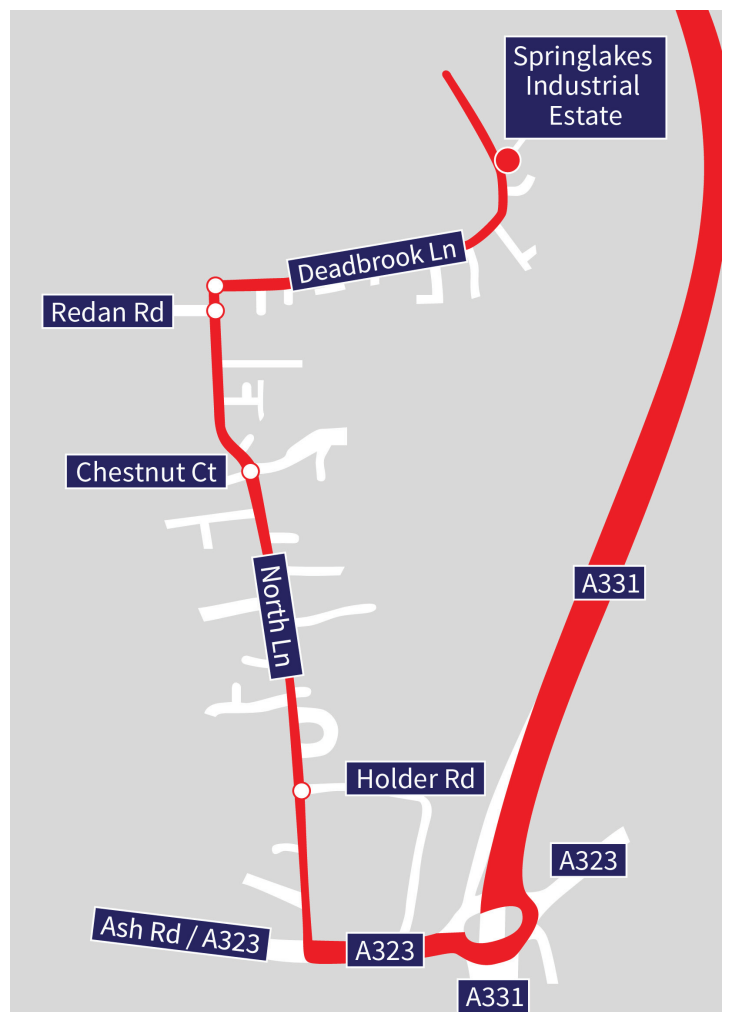

### The map shows directions from the M3.

From Junction 4 on the M3 take the exit for A331  
Guildford/Farnham/Camberley/Aldershot.

At the roundabout, take the 2nd exit onto A331.

Exit the A331 for the A324 heading toward  
Aldershot.

At the roundabout, take the 4th exit onto A323/  
Ash Road and take the second right hand turning  
into North Lane.

At the fourth roundabout take the 2nd exit onto  
Deadbrook Lane, follow the road round and  
Springlakes Estate will be to your right.