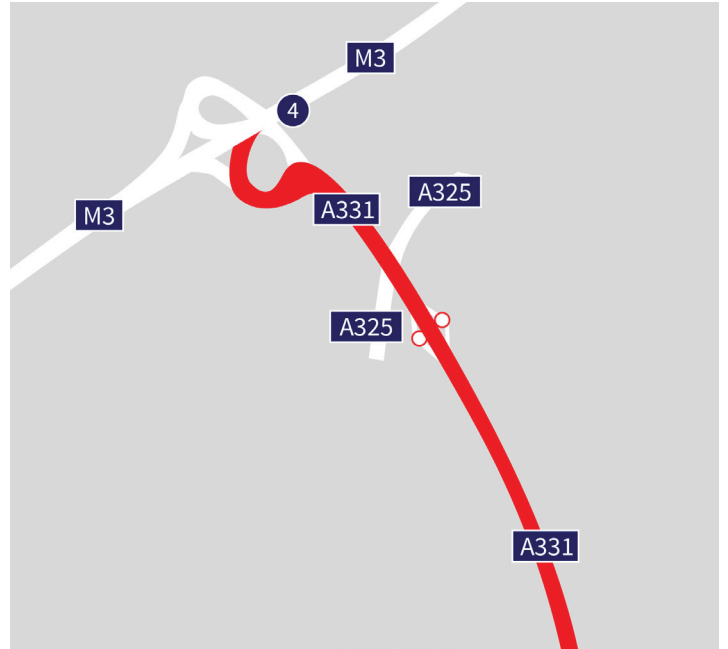

Visiting Cam Lock Ltd

Cam Lock Ltd - Head Office

10 Springlakes Industrial Estate
Aldershot
Hampshire
GU12 4UH
United Kingdom

t +44 (0)1252 366 648

How to find us

The map shows directions from the M3.

From Junction 4 on the M3 take the exit for A331
Guildford/Farnham/Camberley/Aldershot.

At the roundabout, take the 2nd exit onto A331.

Exit the A331 for the A324 heading toward
Aldershot.

At the roundabout, take the 4th exit onto A323/
Ash Road and take the second right hand turning
into North Lane.

At the fourth roundabout take the 2nd exit onto
Deadbrook Lane, follow the road round and
Springlakes Estate will be to your right.